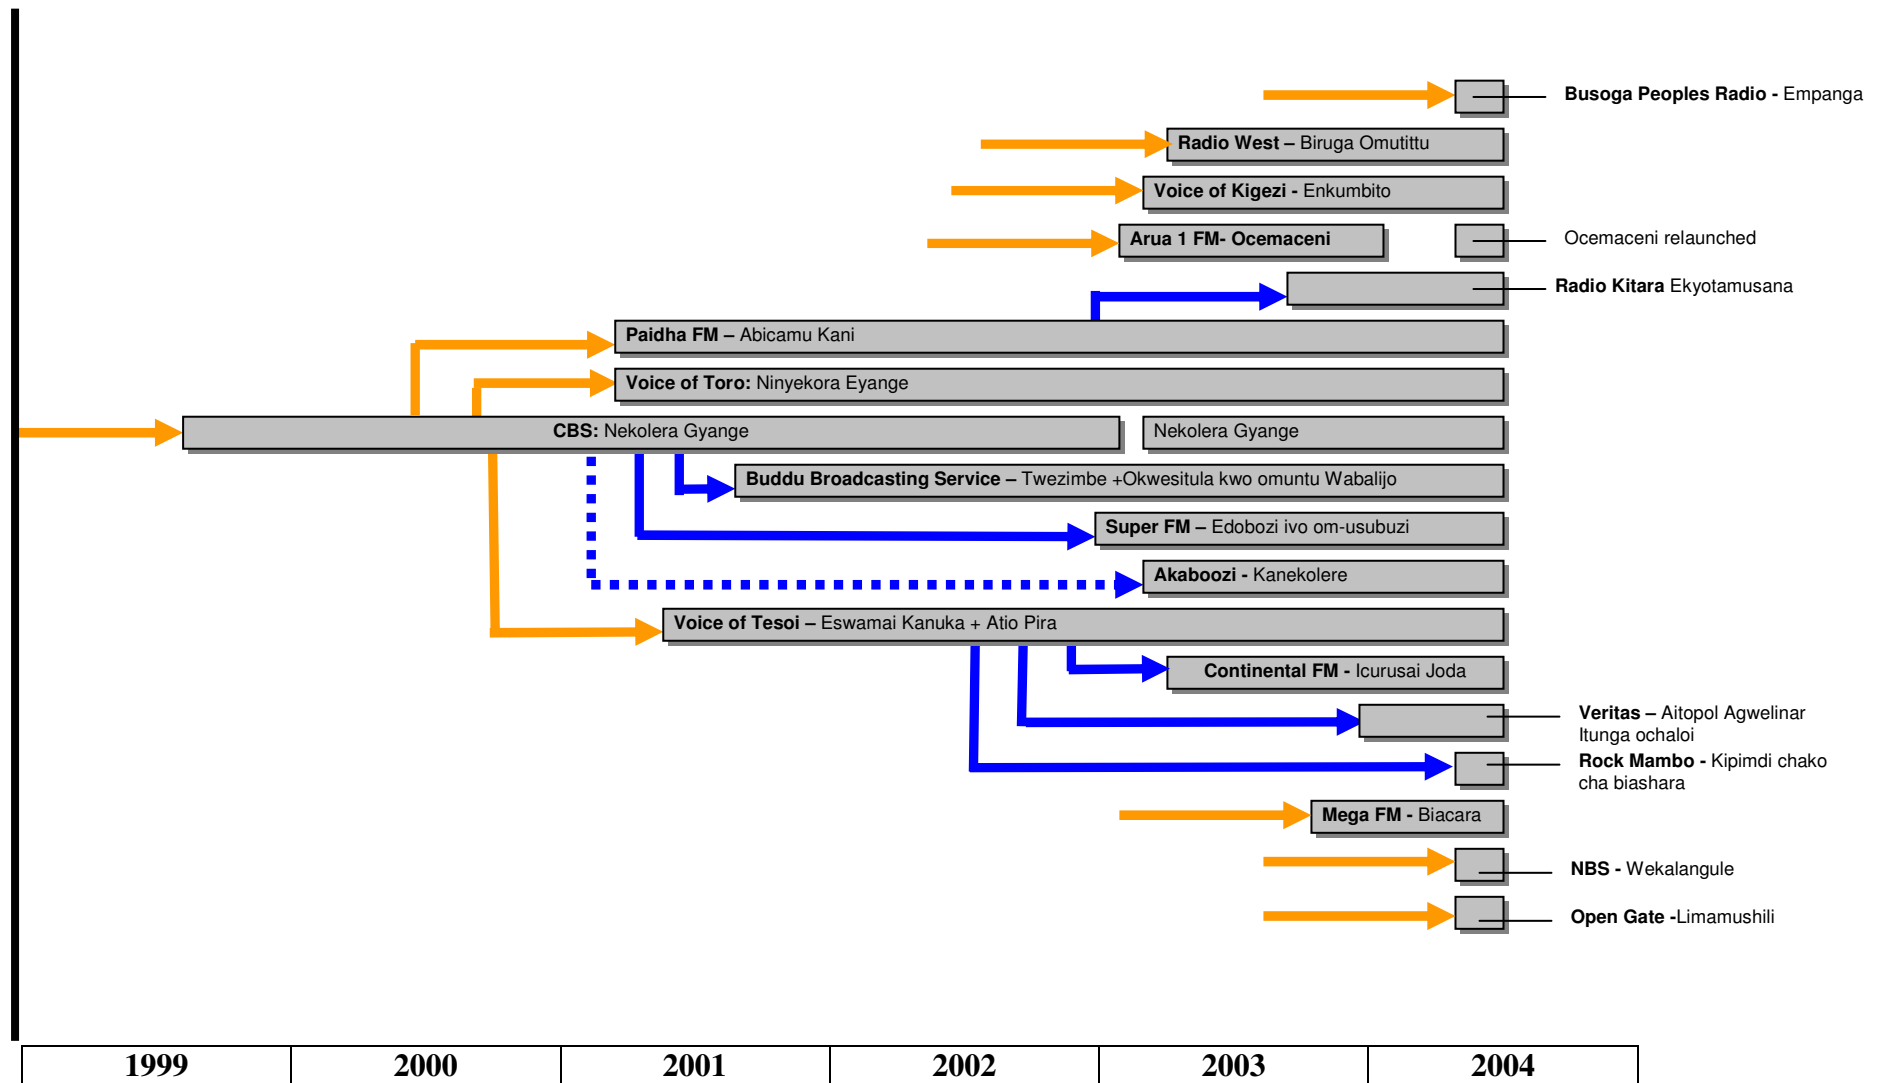

Set up of radio programmes for MSEs in Uganda (May 2004)

Key: Directly supported by ILO → Copycat without support → Likely but unproven influence →